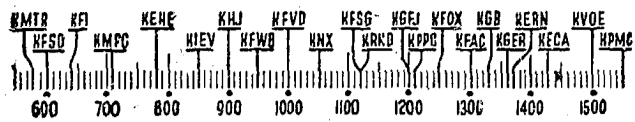

YOUR Radio TODAY

[The information contained in the following schedule of radio programs is furnished by the stations broadcasting the programs, and The Times should not be considered responsible for errors in announcements due to failure of stations to advise of daily changes.—Ed.]

Before 8 a.m.

KMTR—Call. Theater. 5.
KFI—Jack Kay. 7: News. 7:15; Going Places. 7:30; Church. 7:45.
KMPC—Sundial. 6: Morning Express. 7.
KEHE—Musical Clock. 6.
KHJ—Rise & Shine. 6: News. 7:45.
KFVD—Don Wilson. 6:30 to 8.
KFVD—Spanish. 6: Jubilee. 7:15.
KXN—Sunrise Salute. 6: News. 7:30; Morning Melodies. 7:45.
KRKD—Doug Douglas. 6: News. 6:30; Doug Douglas. 6:45; News. 7:45.
KGFJ—Spanish Hour. 6: Clock Watcher. 7.
KFOX—El Despertador. 5: News. 7:30; Musical. 7:40; Just About Time. 7:45.
KFAC—Talking Timepiece. 6: Records. 7: News. 7:45.
KGER—Farn. 6:05; Melodies. 6:30; Aubrey Lee. 7:15.
KECA—Originalities. 7: Sweethearts. 7:15; Financial. 7:30; Viennese Ensemble. 7:45.

8 to 9 a.m.

KMTR—Dedicated to You. 8:30—1 1/4 hours.
KFI—Lee S. Roberts. 8: O'Neills. 8:15; News. 8:30; Cadet Quartette. 8:45.
KHJ—M. L. Thomas. 8: Dr. Reynolds. 8:45.
KEHE—News. 8: Hymns. 8:15; Music. 8:30; Musical Mirrors. 8:45.
KHJ—Happy Timers. 8: Haven of Rest. 8:30.
KFVB—Texas Rangers. 8: News. 8:30; Music. 8:45.
KFVD—Jubilee (cont.)
KFI—Mary McBride. 8: Light Orch. 8:15; Helen Trent. 8:30; Our Gal Snuddy. 8:45.
KRKD—Music. 8: Meredith Detective. 8:45—1/2 hour.
KGFJ—News. 8: Quan's Orch. 8:15; Songfest. 8:30.
KFOX—Rev. Thomas. 8: Health. 8:30; Ads. 8:45.
KFI—Church. 8: Mirandy. 8:30; Mildred Lager. 8:45.
KGER—Mizpah. 8:15; Music. 8:45.
KECA—Canopus Kids. 8: Milton Hult. 8:15; Farm & Home. 8:30.

9 to 10 a.m.

KMTR—Doc Glad's Visit. 9:15; Old Horse Man. 9:30; Buy Calif. 9:45.
KFI—Mystery Chef. 9: Mrs. Wiggs. 9:15; John's Other Wife. 9:30; Plain Bill. 9:45.
KMPC—Nine o'Clock Melodies. 9: Top Tunes. 9:15; News. 9:30; Morning Echoes. 9:45.
KEHE—Continental Melodies. 9: Health. 9:15; Clifford Clinton. 9:30; Down Groove. 9:45.
KHJ—Happy Gang. 9: Bookends. 9:15; Norma Young. 9:30; Counsellor. 9:45.
KFVB—Dr. Reynolds. 9:15; Dr. Cook. 9:30; Music. 9:45.
KFI—Dr. Reynolds. 9: News. 9:15; Dr. Reynolds. 9:30; Records. 9:45.
KXN—The Goldbergs. 9: Vic & Sade. Mr. Fixit. 9:30; Originalities. 9:45.
KRKD—Meredith Detective. 9: Dr. Richardson. 9:15; U. S. Weather. 9:30; Music. 9:35; My Solitude. 9:45.
KGFJ—News. 9: Swing. 9:15; Young's Orch. 9:30; Waltz. 9:45.
KFOX—Rhythms. 9: Health Talk. 9:15; Odds & Ends. 9:30; News. 9:45.
KFAC—Meditations. 9: Dr. McCoy. 9:10; Organalties. 9:30—1/2 hour.
KGER—Gospel. 9:15; Summary. 9:45.
KECA—Farm & Home. 9: News. 9:30; Glenn Darwin. 9:45.

10 to 11 a.m.